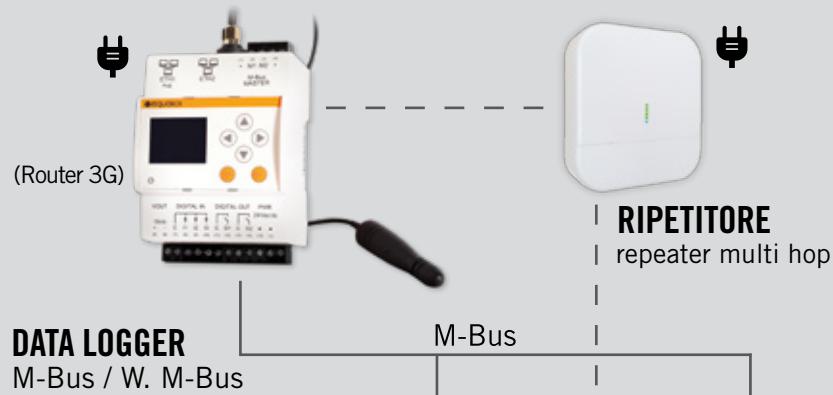

sistemi systems

INDOOR-FIXED smart kit

INDOOR-OUTDOOR FIXED smart GSM kit

OUTDOOR Walk-by - Drive by

energia termica thermal energy

MICROCLIMA S3C
unità elettronica
calculator

radio 868
M-Bus

x3 impulsi/
pulses

MICROCLIMA EVO
getto unico/ultrasuoni
single jet/ultrasonic

radio 868

M-Bus

radio 868

GRADUS
ripartitore
heat cost allocator

radio 868

SENSORE DI TEMPERATURA
TEMPERATURE SENSOR
(indoor/outdoor)

M-Bus

uso domestico residential use

grosse utenze bulk meters

SJ PLUS
getto unico
single jet

impulsi / pulses

SJ EVO
getto unico
single jet

RADIO EVO
radio / M-Bus

CD ONE TRP
getto unico
single jet

ARROW EVO

DS TRP
DS SD
getto multiplo
multi jet

ARROW EVO

MVM
MVM PLUS C
volumetrico
volumetric

ARROW EVO
radio / M-Bus

WMAP evo
woltmann

ARROW EVO
radio / M-Bus