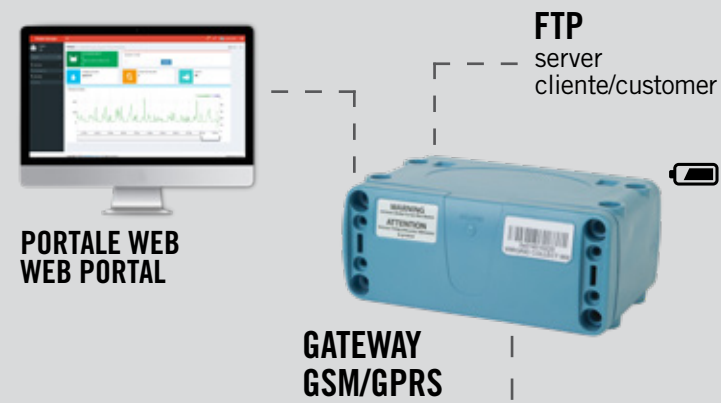

sistemi systems

INDOOR-FIXED smart kit

INDOOR-OUTDOOR FIXED smart GSM kit

OUTDOOR Walk-by - Drive by

energia termica thermal energy

MICROCLIMA S3C
unità elettronica
calculator

radio 868
M-Bus

x3 impulsi/
pulses

MICROCLIMA EVO
getto unico/ultrasuoni
single jet/ultrasonic

radio 868

M-Bus

radio 868

GRADUS
ripartitore
heat cost allocator

radio 868

SENSORE DI TEMPERATURA
TEMPERATURE SENSOR
(indoor/outdoor)

M-Bus

uso domestico residential use

grosse utenze bulk meters

SJ PLUS
getto unico
single jet

impulsi / pulses

SJ EVO
getto unico
single jet

RADIO EVO
radio / M-Bus

CD ONE TRP
getto unico
single jet

ARROW EVO